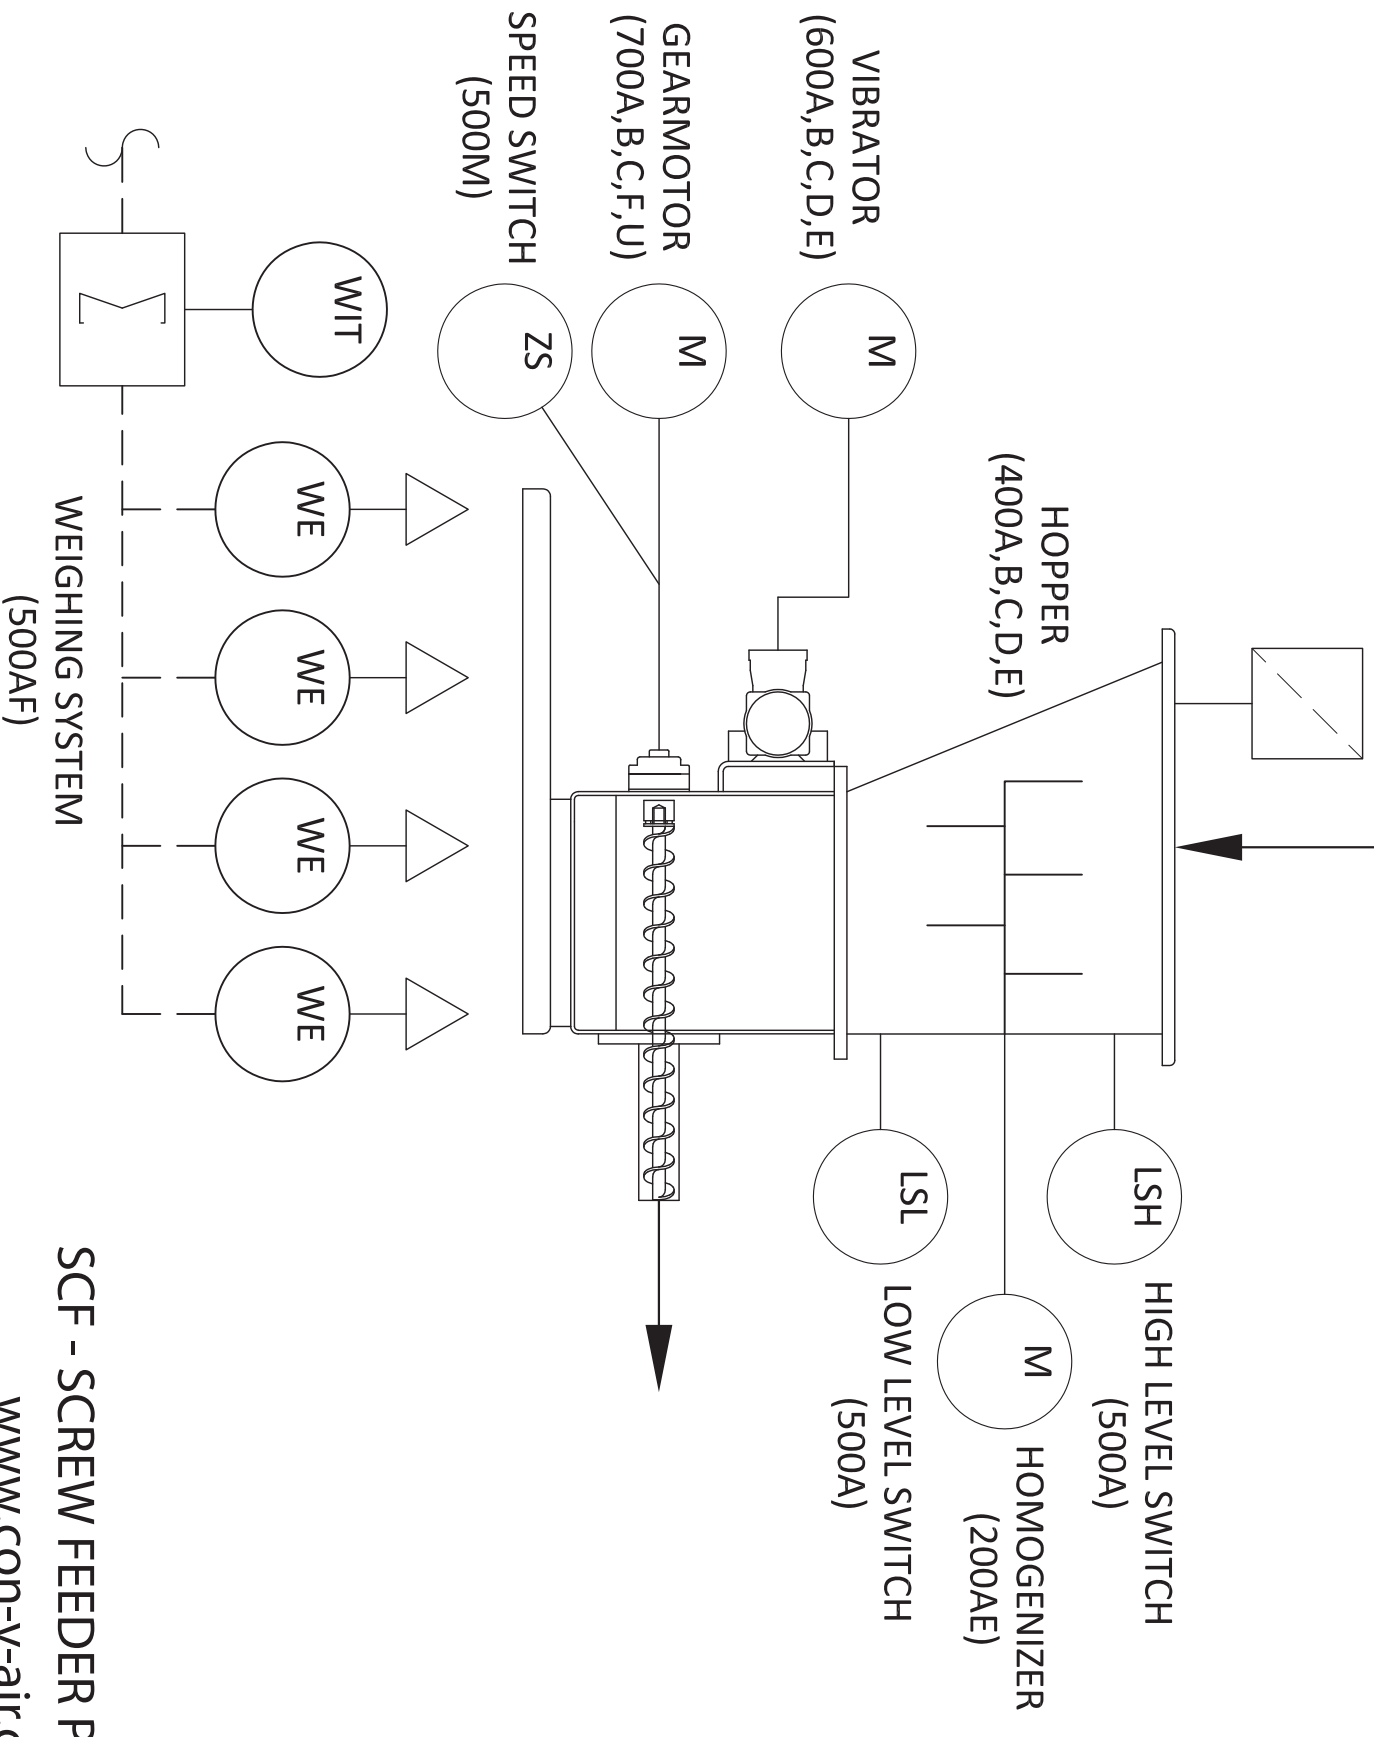

PRODUCT INLET

SCF - SCREW FEEDER P&ID

[www.con-v-air.com](http://www.con-v-air.com)